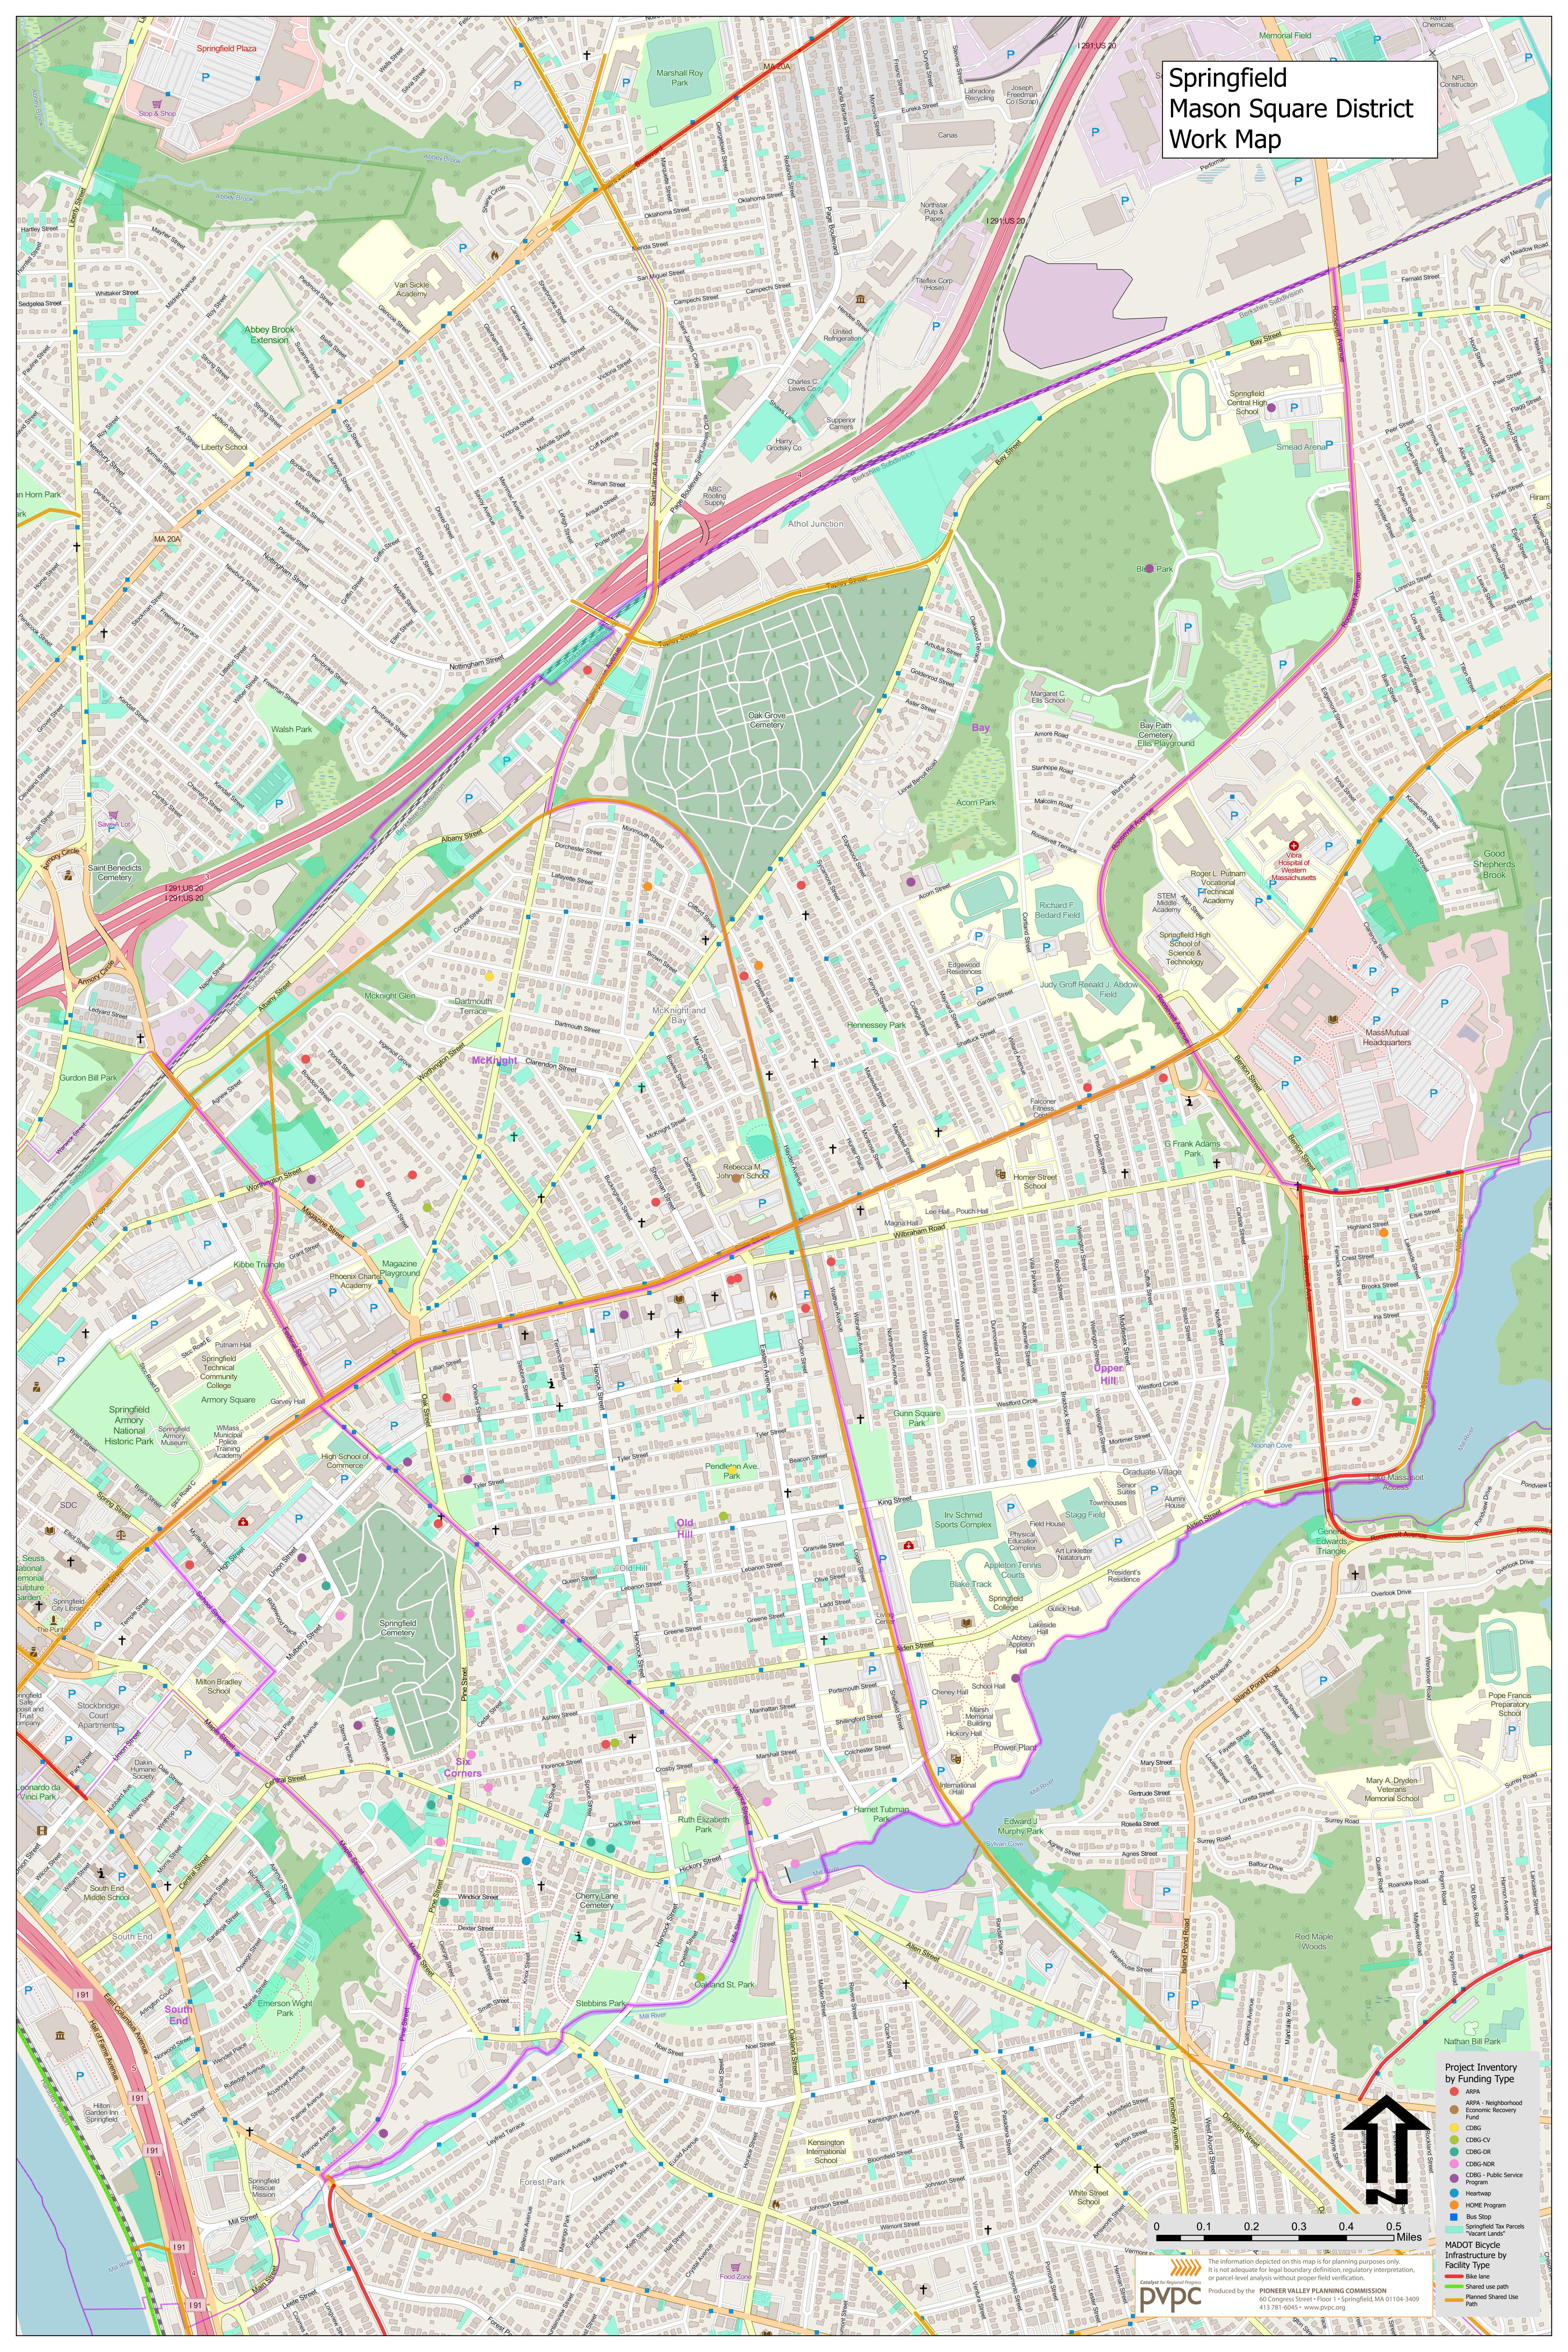

Springfield Mason Square District Work Map

Project Inventory by Funding Type

- ABPA - Neighborhood Economic Recovery Fund
- CDRC
- CDRC-CV
- CDRC-DR
- CDRC-NDR
- CDRC - Public Service Program
- Heartmap
- HOME Program
- Bus Stop
- Springfield Tax Parcels "Vacant Lands"

MADOT Bicycle Infrastructure by Facility Type

- Shared use path
- Planned Shared Use Path

pvpc